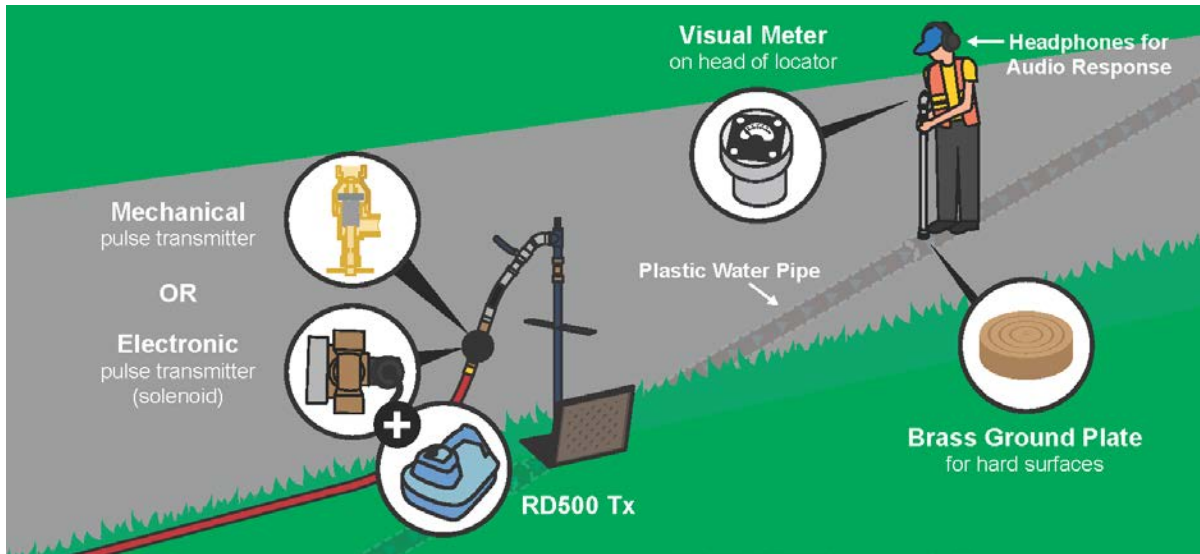

SCHONSTEDT®

undergroundnews

LOCATING NEWS BENEATH THE SURFACE

INTRODUCING THE RD500 PLASTIC PIPE LOCATOR

The accurate & easy way to quickly locate plastic water pipes

While conventional Pipe and Cable Locators trace electromagnetic signals traveling on metal pipes and cables, those signals *will not* travel on non-metallic pipes.

Using a Pulse Transmitter, the RD500 Plastic Water Pipe Receiver traces vibrations traveling on plastic water pipes, over distances up to 500' (150 m) and at depths up to 6' (1.8 m).

How does the RD500 locate plastic pipes?

A Pulse Transmitter applies an acoustic signal to the end of a plastic pipe. The vibration radiates through the surrounding material and is detectable above ground through the RD500 Receiver, a sensitive "listening stick". The closer to the pipe the operator gets, the louder the vibrations are.